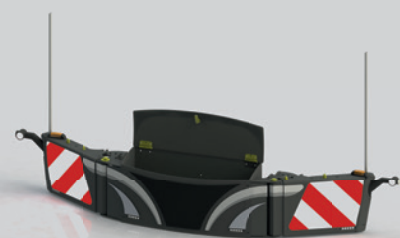

**TRACTORBUMPER  
BASIC**

90kg **€ 1680**

**Standard**

- ▶ For front linkage Cat. 2 or 3
- ▶ Integrated storage box 55 Ltr.
- ▶ Width adjustment from 2,1 till 2,5 mtr.
- ▶ LED outlinemarker lights
- ▶ Protected when driving backwards
- ▶ Red / white warning panels
- ▶ Streamlined
- ▶ Lowerlink Balls Cat. 2
- ▶ Design stickers with own logo
- ▶ Guide poles
- ▶ Color Grey (AGCO), Black or Green (Deere)

**Variant without extra costs**

- ▶ Short side panels from 1,7 till 2 mtr.
- ▶ Lowerlink Balls Cat. 3
- ▶ Variant for Cat. 1 frontlinkage
- ▶ Variant for tractor without frontlinkage

**Optional**

- ▶ Complete LED lighting **€ 168**
- ▶ LED direction indicators L+R **€ 105**
- ▶ Special RAL color **€ 210**

**TRACTORBUMPER  
CONNECT**

90kg **€ 1575**

**Standard**

- ▶ For connection on B-600, B-900 or Fendt 870kg frontweight
- ▶ Adjustable side panels
- ▶ Width adjustment from 2,3 till 2,7 mtr.
- ▶ LED outline marker lights
- ▶ Protected when driving backwards
- ▶ Red / white warning panels
- ▶ Streamlined
- ▶ Design stickers with own logo
- ▶ Guide poles
- ▶ Color Grey (AGCO), Black or Green (Deere)

**TRACTORBUMPER  
PREMIUM**

160kg **€ 1995**

**Standard**

- ▶ For front-linkage Cat. 2 or 3
- ▶ Integrated storage box 142 Ltr.
- ▶ Lockable box with key
- ▶ Width adjustment from 2,3 tot 2,7 mtr.
- ▶ Adjustable side panels
- ▶ LED outline marker lights
- ▶ Protected when driving backwards
- ▶ Red / white warning panels
- ▶ Streamlined
- ▶ Lower link balls Cat. 3
- ▶ Design stickers with own logo
- ▶ Guide poles
- ▶ Color: Grey (AGCO), Black or Green (Deere)