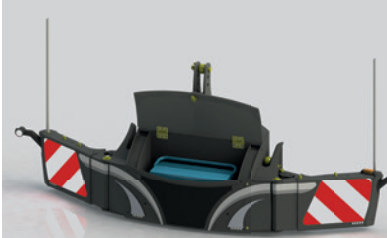

**TRACTORBUMPER  
CONNECT**

90kg **€ 1575**

**Standard**

- ▶ For connection on B-600, B-900 or Fendt 870kg frontweight
- ▶ Adjustable side panels
- ▶ Width adjustment from 2,3 till 2,7 mtr.
- ▶ LED outline marker lights
- ▶ Protected when driving backwards
- ▶ Red / white warning panels
- ▶ Streamlined
- ▶ Design stickers with own logo
- ▶ Guide poles
- ▶ Color Grey (AGCO), Black or Green (Deere)

**TRACTORBUMPER  
PREMIUM**

160kg **€ 1995**

**Standard**

- ▶ For front-linkage Cat. 2 or 3
- ▶ Integrated storage box 142 Ltr.
- ▶ Lockable box with key
- ▶ Width adjustment from 2,3 tot 2,7 mtr.
- ▶ Adjustable side panels
- ▶ LED outline marker lights
- ▶ Protected when driving backwards
- ▶ Red / white warning panels
- ▶ Streamlined
- ▶ Lower link balls Cat. 3
- ▶ Design stickers with own logo
- ▶ Guide poles
- ▶ Color: Grey (AGCO), Black or Green (Deere)

**TRACTORBUMPER  
SAFETYWEIGHT**

300kg	<b>€ 2465</b>
400kg	<b>€ 2518</b>
500kg	<b>€ 2597</b>
600kg	<b>€ 2675</b>
800kg	<b>€ 2904</b>
1000kg	<b>€ 3074</b>
1100kg	<b>€ 3188</b>

**Standard**

- ▶ For front-linkage Cat. 2 or 3
- ▶ Fixed frontweight
- ▶ Integrated storage box 45 Ltr.
- ▶ Lockable box with key
- ▶ Adjustable side panels
- ▶ Width adjustment from 2,3 till 2,7 mtr.
- ▶ LED outline marker lights
- ▶ Protected when driving backwards
- ▶ Red / white warning panels
- ▶ Lower link balls Cat. 3
- ▶ Design stickers with own logo
- ▶ Guide poles
- ▶ Color Grey (AGCO), Black or Green (Deere)