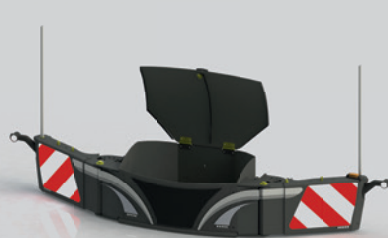

**TRACTORBUMPER  
BASIC**

90kg **€ 1680**

**Standard**

- ▶ For front linkage Cat. 2 or 3
- ▶ Integrated storage box 55 Ltr.
- ▶ Width adjustment from 2,1 till 2,5 mtr.
- ▶ LED outlinemarker lights
- ▶ Protected when driving backwards
- ▶ Red / white warning panels
- ▶ Streamlined
- ▶ Lowerlink Balls Cat. 2
- ▶ Design stickers with own logo
- ▶ Guide poles
- ▶ Color Grey (AGCO), Black or Green (Deere)

**TRACTORBUMPER  
CONNECT**

90kg **€ 1575**

**Standard**

- ▶ For connection on B-600, B-900 or Fendt 870kg frontweight
- ▶ Adjustable side panels
- ▶ Width adjustment from 2,3 till 2,7 mtr.
- ▶ LED outline marker lights
- ▶ Protected when driving backwards
- ▶ Red / white warning panels
- ▶ Streamlined
- ▶ Design stickers with own logo
- ▶ Guide poles
- ▶ Color Grey (AGCO), Black or Green (Deere)

**TRACTORBUMPER  
PREMIUM**

160kg **€ 1995**

**Standard**

- ▶ For front-linkage Cat. 2 or 3
- ▶ Integrated storage box 142 Ltr.
- ▶ Lockable box with key
- ▶ Width adjustment from 2,3 tot 2,7 mtr.
- ▶ Adjustable side panels
- ▶ LED outline marker lights
- ▶ Protected when driving backwards
- ▶ Red / white warning panels
- ▶ Streamlined
- ▶ Lower link balls Cat. 3
- ▶ Design stickers with own logo
- ▶ Guide poles
- ▶ Color: Grey (AGCO), Black or Green (Deere)