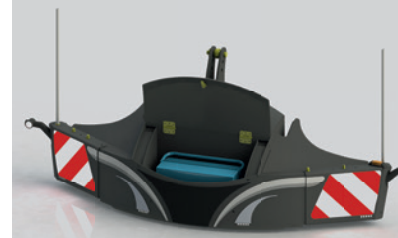

**TRACTORBUMPER
SAFETYWEIGHT PLUS**

1300kg	€ 3331
1500kg	€ 3472
1800kg	€ 3699
2000kg	€ 3926
2250kg	€ 4160
2500kg	€ 4406

Standard

- For front-linkage Cat. 3
- Fixed frontweight
- Integrated storage box 45 Ltr.
- Lockable box with key
- Width adjustment from 2,6 tot 2,8 mtr.
- LED outline marker lights
- Red / white warning panels
- Streamlined
- Design stickers with own logo
- Guide poles
- Lower link balls Cat. 3
- Color Grey (RAL 7016), Black or Green (Deere)

Optional

- Complete LED lighting **€ 168**
- LED direction indicators L+R **€ 105**
- Special RAL color **€ 210**